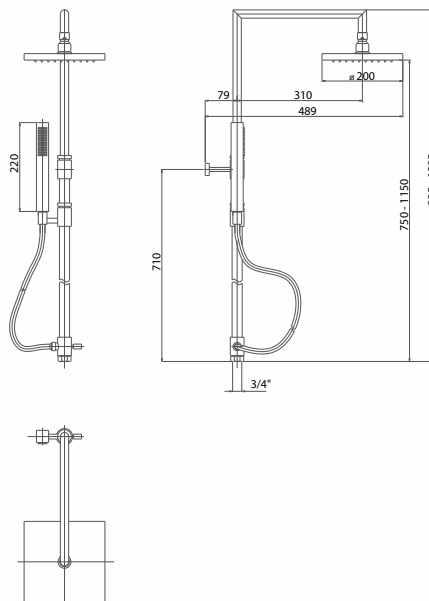

Telescopic Brass shower column h cm 80/120 for external shower with sliding rail annexed, Style handshower, satilux flexible hose cm 150, brass shower head ø 200, diverter and connection 3/4 and wall bearing for external water intake

Telescopic Brass shower column h cm 120 for external shower with sliding rail annexed, Style handshower, double lock flexible hose cm 150, ABS shower head ø 200, diverter and connection 3/4

CLD0003006AE

Telescopic Brass shower column h cm 120 for external shower with sliding rail annexed, Style handshower, double lock flexible hose cm 150, ABS shower head ø 200, diverter and connection 3/4 and wall bearing for external water intake

Telescopic Brass shower column h cm 80/120 for external shower with sliding rail annexed, Kubik handshower, satilux flexible hose cm 150, shower head 200x200, diverter and connection 3/4

CLD0003007AE

CRM