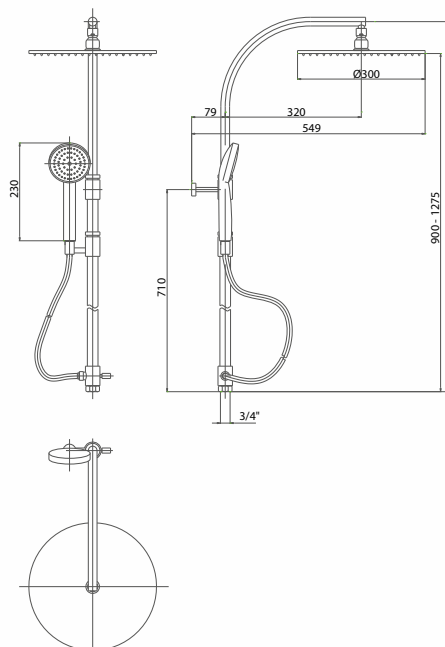

Telescopic Brass shower column h cm 120 for external shower with sliding rail annexed, Style handshower, double lock flexible hose cm 150, ABS shower head ø 200, diverter and connection 3/4 and wall bearing for external water intake

Telescopic Brass shower column h cm 80/120 for external shower with sliding rail annexed, Kubik handshower, satilux flexible hose cm 150, brass shower head 200x200, diverter, connection 3/4 and wall bearing for external water intake

CLD0003007AI

CRM

Colonna doccia in ottone telescopica h. 80/120 cm per esterno doccia con saliscendi incorporato, doccia Kubik flessibile cm 150 satilux, soffione 200x200 ottone, attacco ad incasso

Telescopic Brass shower column h cm 80/120 for external shower with sliding rail annexed, Kubik handshower, satilux flexible hose cm 150, brass shower head 200x200, built-in connection

Telescopic Brass shower column h cm 80/120 for external shower with sliding rail annexed, Glamour 3 jets handshower, satilux flexible hose cm 150, brass round double shower head ø 300, diverter and connection 3/4