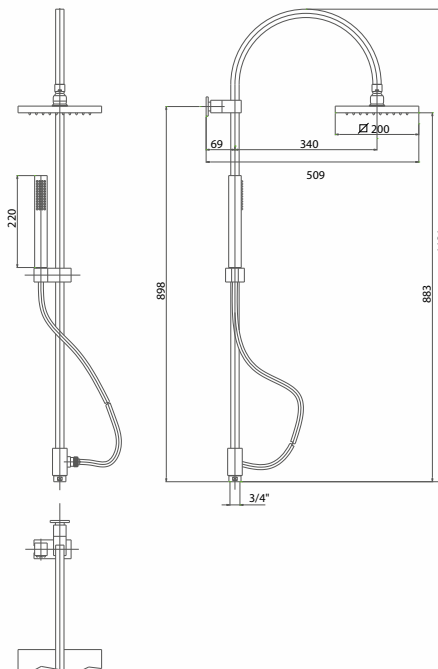

CLDKBK301100

CRM

Colonna doccia Kubik in ottone h. 90 cm con saliscendi incorporato, doccia Kubik flessibile satilux cm 150, soffione quadro 200x200, deviatore e attacco 3/4

Brass shower column Kubik h cm 90 with sliding rail annexed, Kubik handshower, satilux flexible hose cm 150, square shower head 200x200, diverter and connection 3/4