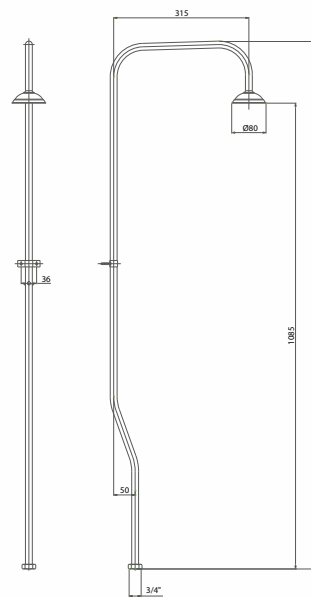

CRM

CLD0003010AI

Colonna doccia in ottone telescopica h. 80/120 cm con saliscendi incorporato, doccia Style flessibile cm 150 satilux, soffione ø 200 ottone, attacco a incasso

Telescopic Brass shower column h cm 80/120 for external shower with sliding rail annexed, Style handshower, satilux flexible hose cm 150, brass shower head ø 200, built-in connection

Telescopic Old-fashion brass shower column h cm 80/120 with sliding rail annexed, Elegant handshower, double lock flexible hose cm 150, shower head ø 200, diverter and connection 3/4 and wall bearing for external water intake

Telescopic Old-fashion brass shower column h cm 80/120 with sliding rail annexed, Elegant handshower, double lock flexible hose cm 150, shower head ø 200, diverter and built-in connection

CRM

VOT

VRA

ORO

Colonne Doccia collection

CLDALL300100

Colonna doccia in alluminio con soffione ø200 e doccia 5 getti

Aluminium shower column with shower head ø200 and 5 jets handshower

CRM

CLDECO060000

Colonna Doccia standard cm 125 1/2" x 3/4"

Standard shower column cm 125 1/2" x 3/4".