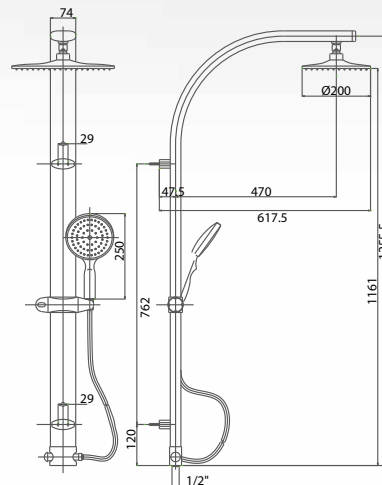

Telescopic Brass shower column h cm 80/120 for external shower with sliding rail annexed, Style handshower, satilux flexible hose cm 150, brass shower head ø 200, diverter and connection 3/4 and wall bearing for external water intake

Telescopic Old-fashion brass shower column h cm 80/120 with sliding rail annexed, Elegant handshower, double lock flexible hose cm 150, shower head ø 200, diverter and connection 3/4 and wall bearing for external water intake

Telescopic Old-fashion brass shower column h cm 80/120 with sliding rail annexed, Elegant handshower, double lock flexible hose cm 150, shower head ø 200, diverter and built-in connection

CRM

VOT

VRA

ORO

Colonne Doccia collection

CLDALL300100

Colonna doccia in alluminio con soffione ø200 e doccia 5 getti

Aluminium shower column with shower head ø200 and 5 jets handshower

CRM

CLDECO060000

Colonna Doccia standard cm 125 1/2" x 3/4"

Standard shower column cm 125 1/2" x 3/4".