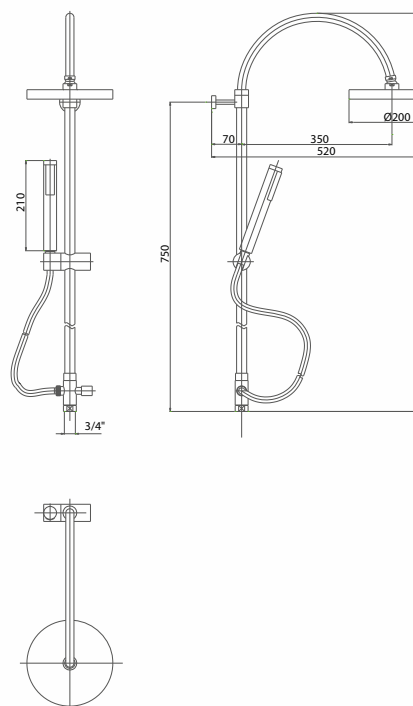

Telescopic Brass shower column h cm 80/120 for external shower with sliding rail annexed, Style shower, double interlocked flexible hose cm 150, brass shower head ø 200, diverter and connection 3/4

CRM

Telescopic Brass shower column h cm 80/120 for external shower with sliding rail annexed, Style handshower, satilux flexible hose cm 150, brass shower head ø 200, diverter and connection 3/4 and wall bearing for external water intake

CRM

CLD0003010AI

Colonna doccia in ottone telescopica h. 80/120 cm con saliscendi incorporato, doccia Style flessibile cm 150 satilux, soffione ø 200 ottone, attacco a incasso

Telescopic Brass shower column h cm 80/120 for external shower with sliding rail annexed, Style handshower, satilux flexible hose cm 150, brass shower head ø 200, built-in connection

Telescopic Brass shower column h cm 120 for external shower with sliding rail annexed, Style handshower, double lock flexible hose cm 150, ABS shower head ø 200, diverter and connection 3/4

CLD0003006AE