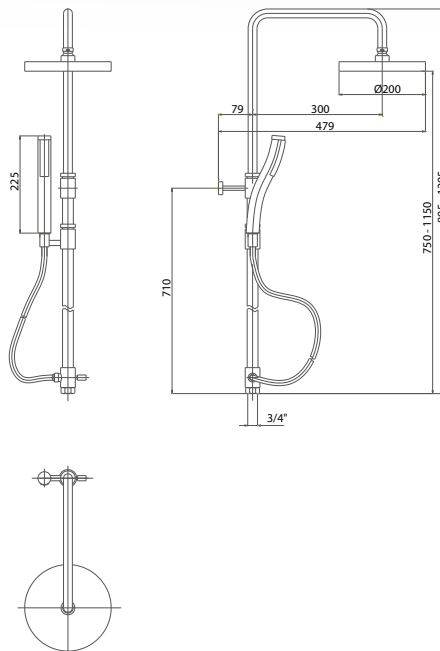

Colonne Doccia collection

CLD000301000

Colonna doccia in ottone telescopica h. 80/120 cm per esterno doccia con saliscendi incorporato, doccia Style flessibile cm 150 satilux, soffione ø 200 ottone, deviatore e attacco 3/4

Telescopic Brass shower column h cm 80/120 for external shower with sliding rail annexed, Style shower, double interlocked flexible hose cm 150, brass shower head ø 200, diverter and connection 3/4

CRM

Telescopic Brass shower column h cm 80/120 for external shower with sliding rail annexed, Style handshower, satilux flexible hose cm 150, brass shower head ø 200, diverter and connection 3/4 and wall bearing for external water intake

Telescopic Brass shower column h cm 120 for external shower with sliding rail annexed, Style handshower, double lock flexible hose cm 150, ABS shower head ø 200, diverter and connection 3/4

CLD0003006AE