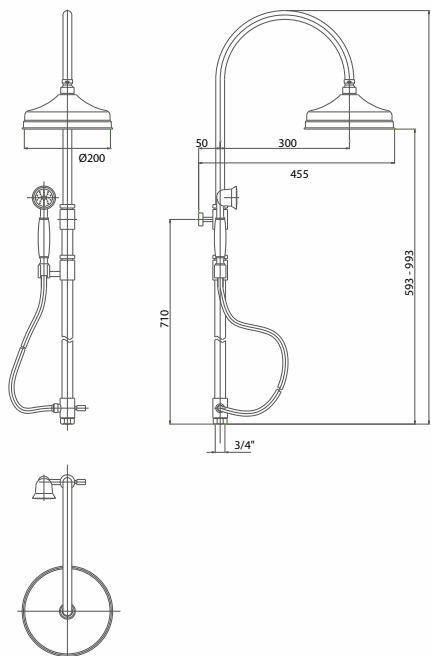

CLDOLF301200

Colonna doccia Old-fashion in ottone h. 80/120 cm con saliscendi incorporato, doccia Elegant flessibile doppia aggraffatura cm 150, soffione ø 200 deviatore e attacco 3/4

Telescopic Old-fashion brass shower column h cm 80/120 with sliding rail annexed, Elegant handshower, double lock flexible hose cm 150, shower head ø 200, diverter and connection 3/4

CRM

VOT

VRA

ORO

CLDOLF3012AE

Colonna doccia Old-fashion in ottone h. 80/120 cm con saliscendi incorporato, doccia Elegant flessibile doppia aggraffatura cm 150, soffione ø 200 deviatore e attacco 3/4 e supporto a muro per presa acqua esterno

Telescopic Old-fashion brass shower column h cm 80/120 with sliding rail annexed, Elegant handshower, double lock flexible hose cm 150, shower head ø 200, diverter and connection 3/4 and wall bearing for external water intake

CRM

VOT

VRA

ORO

CLDOLF3012AI

Colonna doccia Old-fashion in ottone h. 80/120 cm con saliscendi incorporato, doccia Elegant flessibile doppia aggraffatura cm 150, soffione ø 200 deviatore e attacco a incasso

Telescopic Old-fashion brass shower column h cm 80/120 with sliding rail annexed, Elegant handshower, double lock flexible hose cm 150, shower head ø 200, diverter and built-in connection

CRM

VOT

VRA

ORO